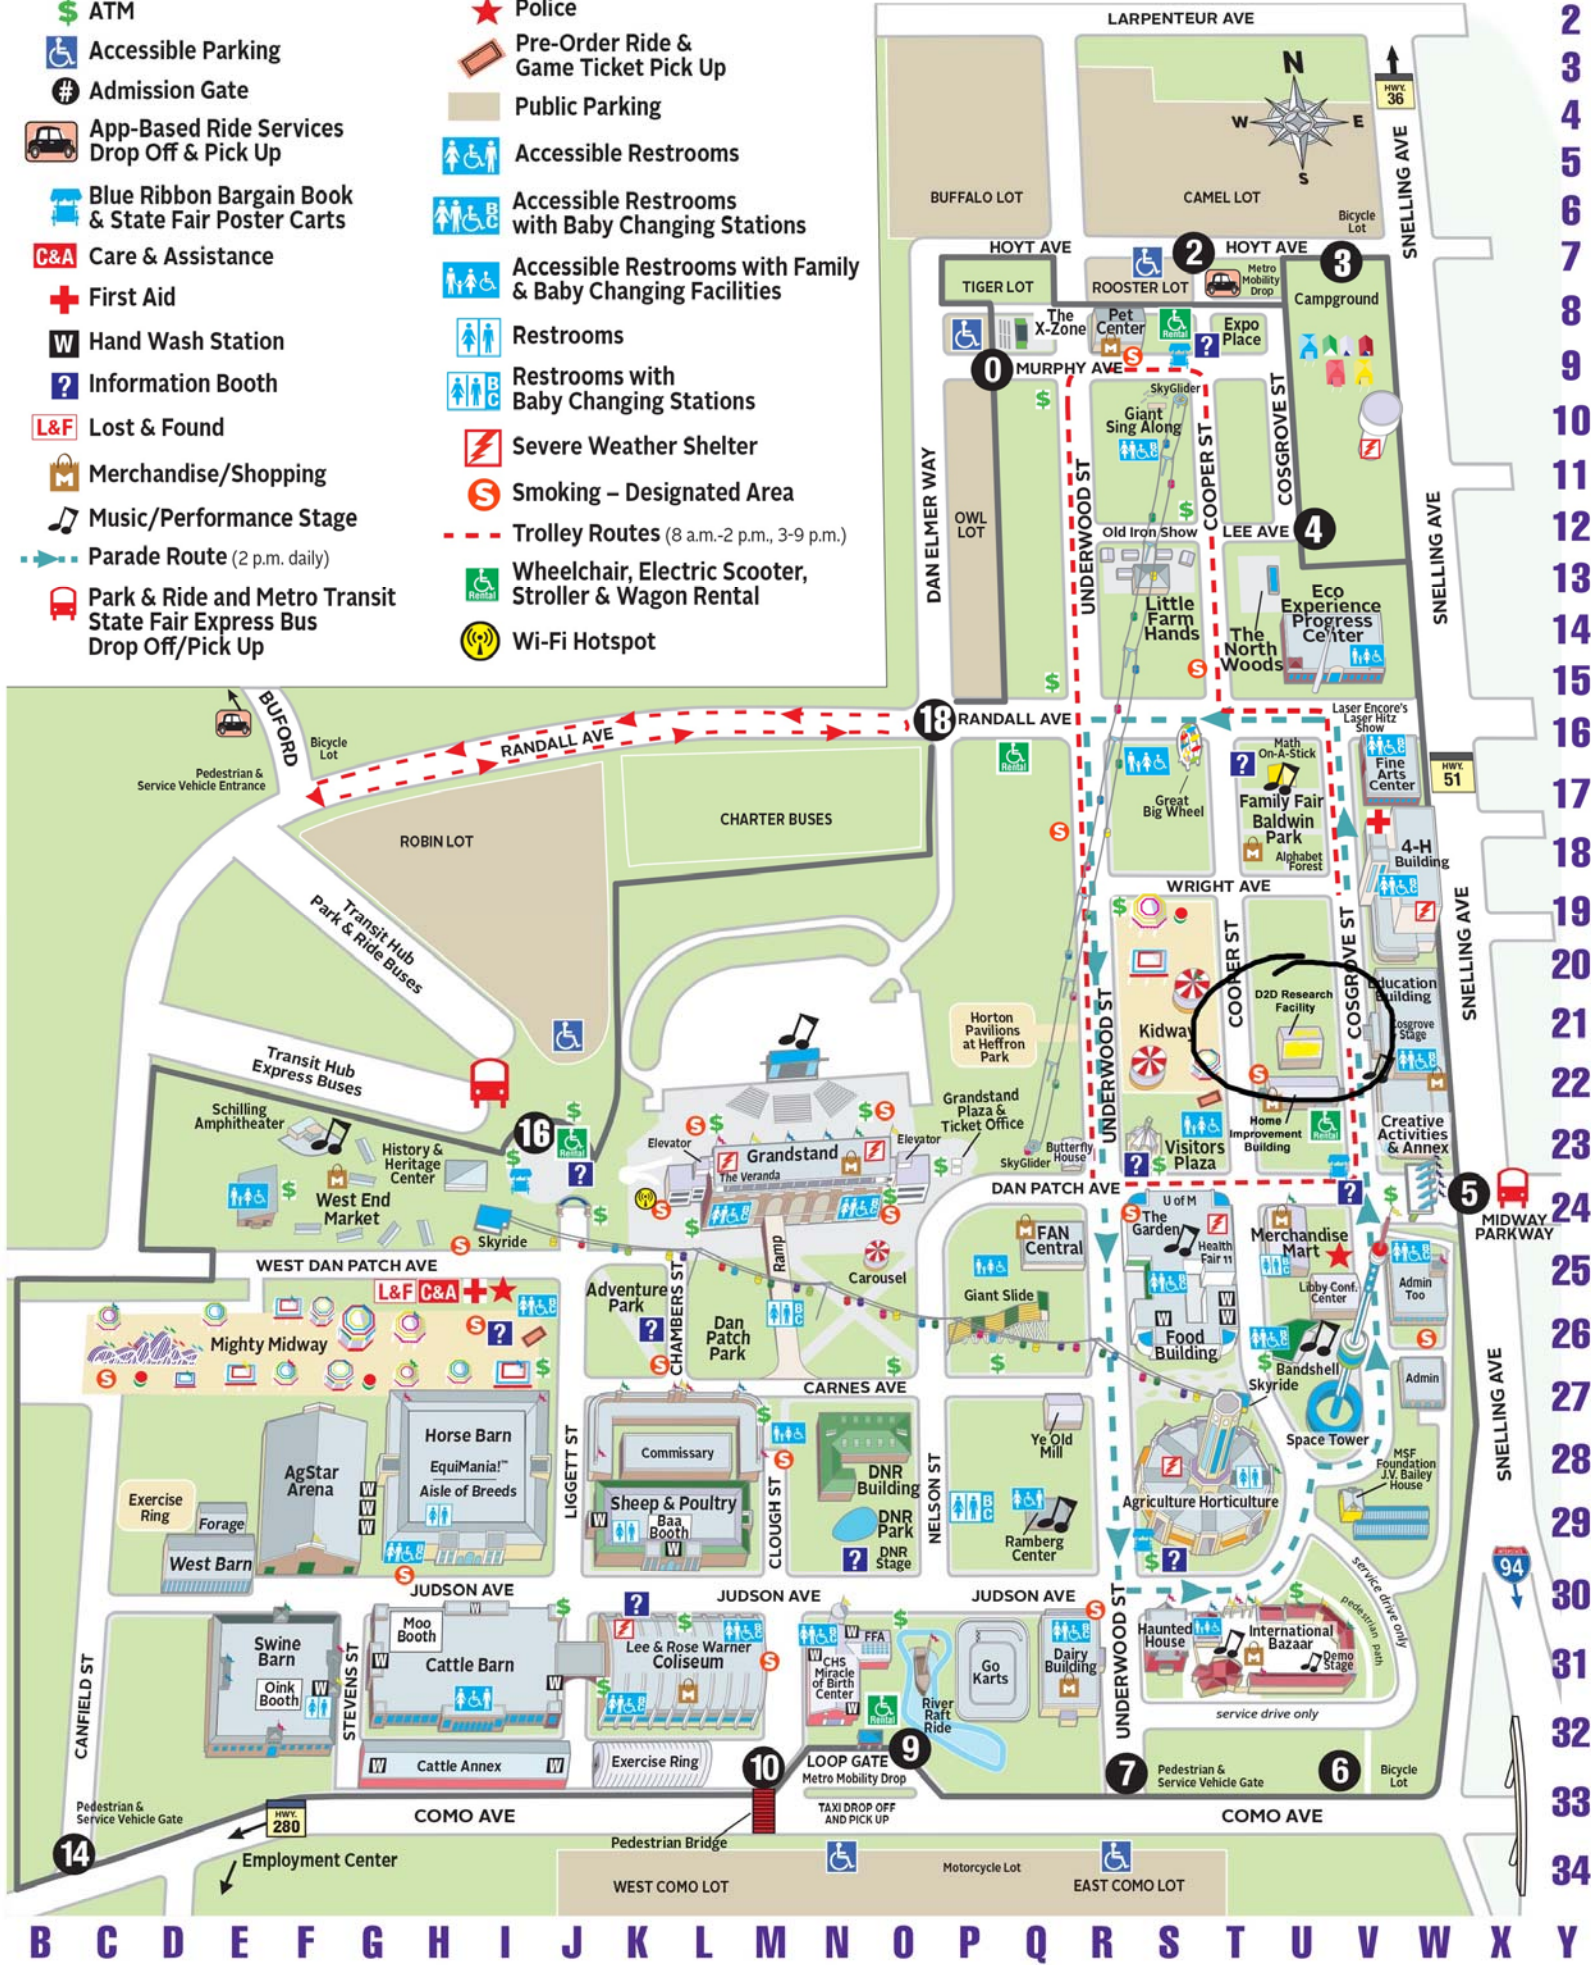

# MINNESOTA STATE FAIR 2017

- ATM
- Accessible Parking
- Admission Gate
- App-Based Ride Services Drop Off & Pick Up
- Blue Ribbon Bargain Book & State Fair Poster Carts
- Care & Assistance
- First Aid
- Hand Wash Station
- Information Booth
- Lost & Found
- Merchandise/Shopping
- Music/Performance Stage
- Parade Route (2 p.m. daily)
- Park & Ride and Metro Transit State Fair Express Bus Drop Off/Pick Up
- Police
- Pre-Order Ride & Game Ticket Pick Up
- Public Parking
- Accessible Restrooms
- Accessible Restrooms with Baby Changing Stations
- Accessible Restrooms with Family & Baby Changing Facilities
- Restrooms
- Restrooms with Baby Changing Stations
- Severe Weather Shelter
- Smoking - Designated Area
- Trolley Routes (8 a.m.-2 p.m., 3-9 p.m.)
- Wheelchair, Electric Scooter, Stroller & Wagon Rental
- Wi-Fi Hotspot

A B C D E F G H I J K L M N O P Q R S T U V W X Y